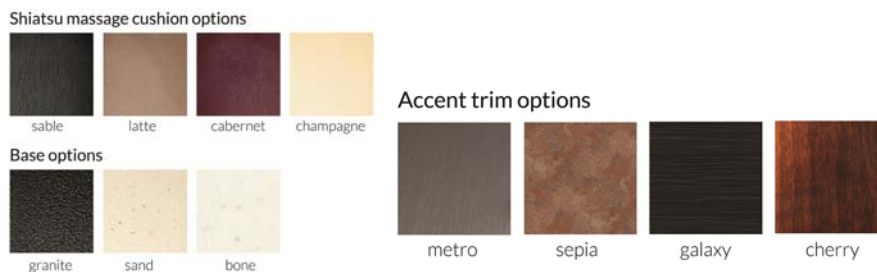

Upholstery/Color Options:

Purchasing Contact: Spa Development International

spadev.com • 888-474-4SDI • info@spadev.com